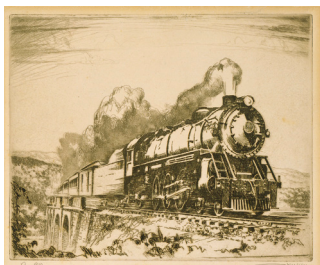

Everett Longley Warner (1877-1963)
HALSTEAD HILLS, No Date
Etching on Paper, 8.75 X 10 inches
Gift of the William A. Coulter Fund, 1990.239

THE WESTMORELAND
MUSEUM of AMERICAN ART

Henry Koerner (1915-1991)
View of the Railroad Station, Greensburg, PA, 1985
Watercolor on Paper, 24 X 18 inches
Gift of the Constance Mellon Bequest, 1986.211

THE WESTMORELAND
MUSEUM of AMERICAN ART

Otto August Kuhler (1894-1977)
Steam Train, No Date
Etching on Paper, 8 X 9.875 inches
Gift from Friends of the Museum, 1984.9

THE WESTMORELAND
MUSEUM of AMERICAN ART