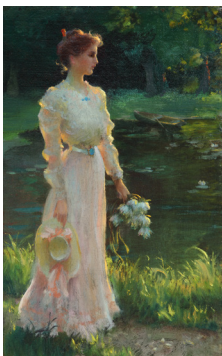

Willard Metcalf (1858-1925)  
*Corner of the Garden*, 1920  
Oil on Canvas, 24 X 24 inches.  
Bequest of Richard M. Scaife, 2015.80

THE WESTMORELAND  
MUSEUM of AMERICAN ART

Charles Courtney Curran (1861-1942)  
*By the Lily Pond*, 1908  
Oil on Canvas, 17 X 10 inches  
Bequest of Richard M. Scaife, 2015.51

THE WESTMORELAND  
MUSEUM of AMERICAN ART

Abbott Fuller Graves (1859-1936)  
*Parrot in Garden*, 1930  
Oil on Canvas, 44.5 X 44.5 inches  
Bequest of Richard M. Scaife, 2015.61

THE WESTMORELAND  
MUSEUM of AMERICAN ART